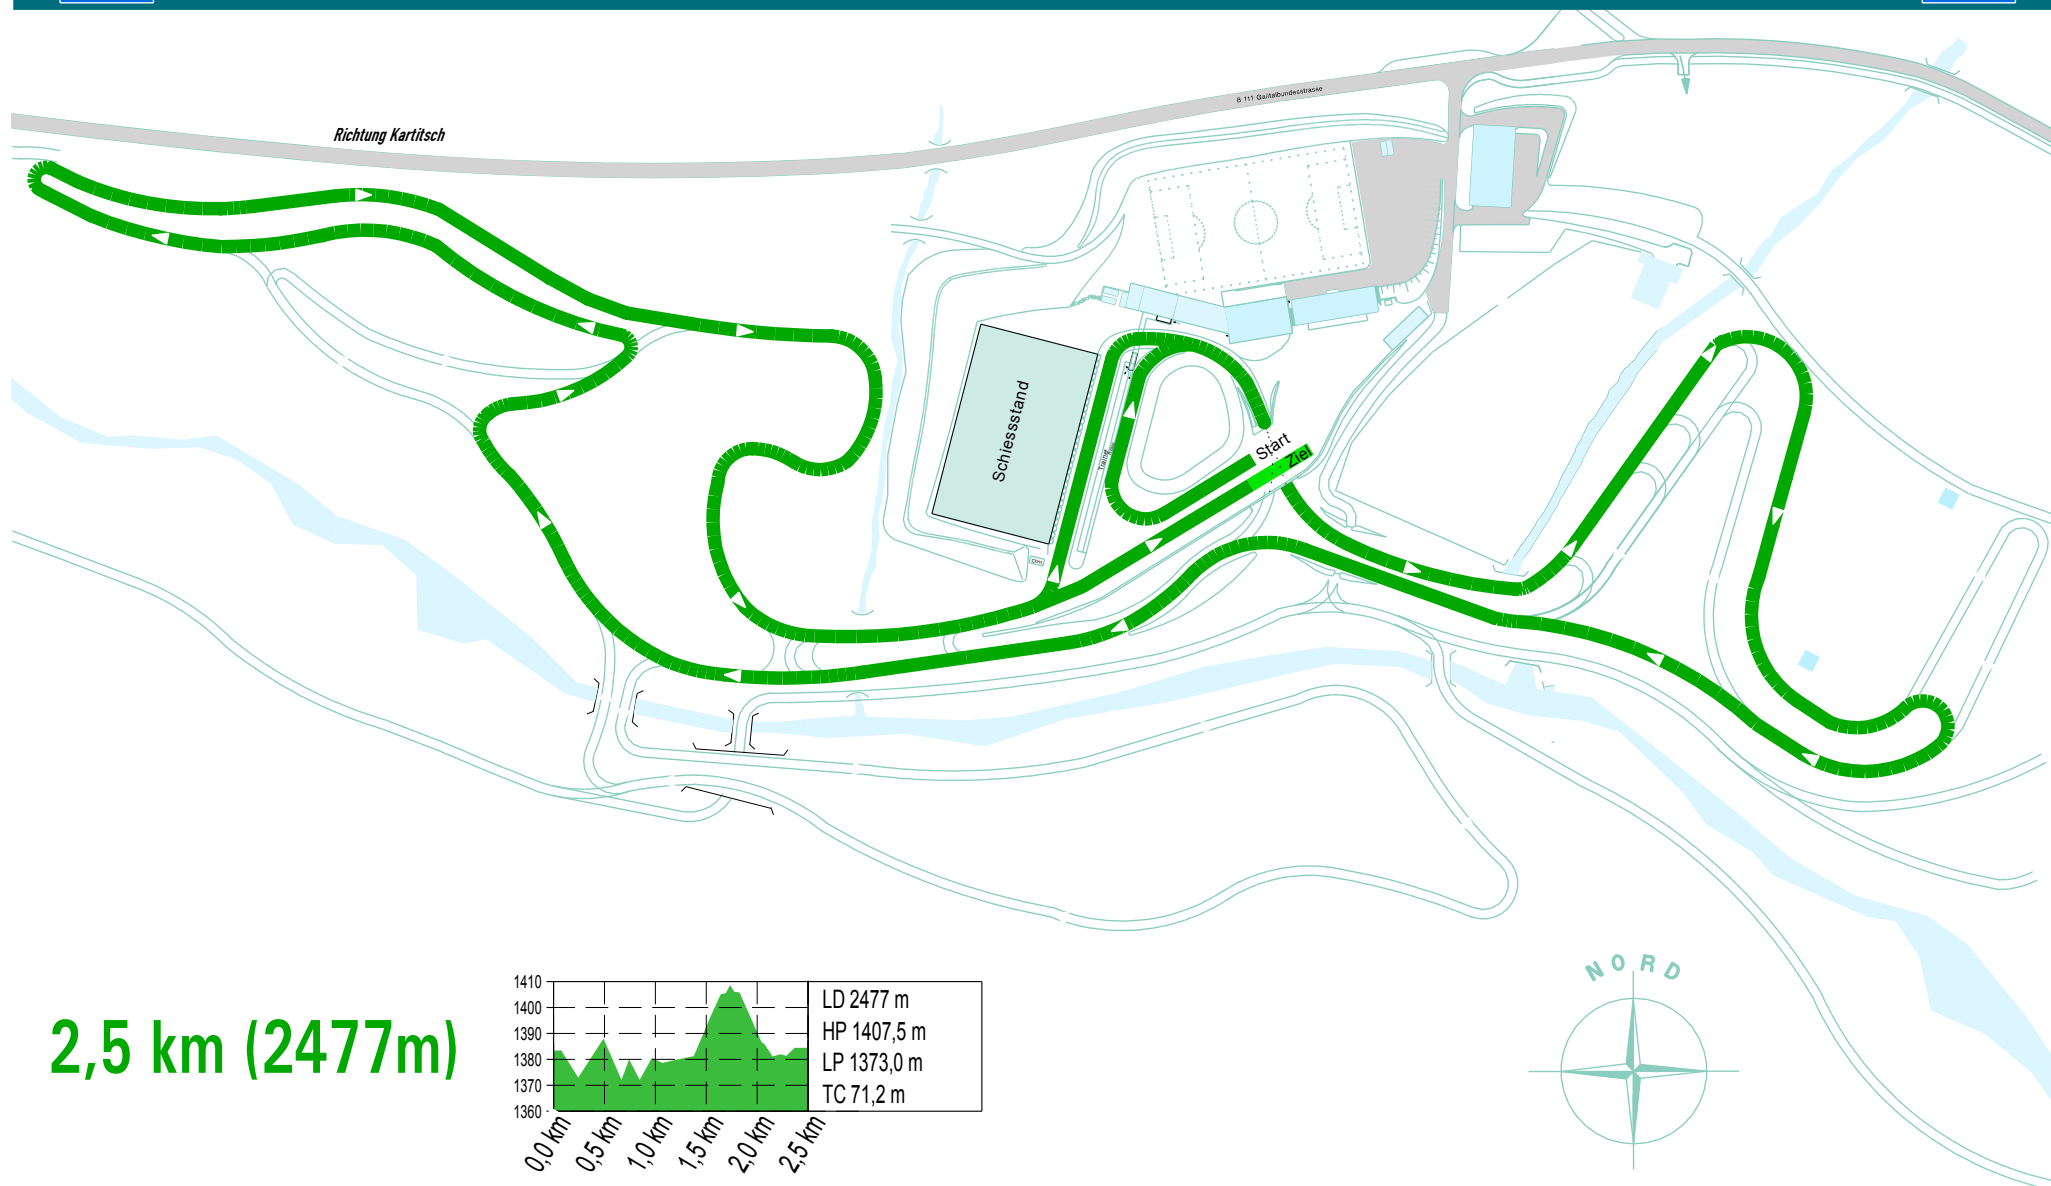

4,0 km (3944m)

# Biathlon OBERTILLIACH

3,0 km (2972m)

# Biathlon OBERTILLIACH

3,0 km (3020m)

2,5 km (2477m)

# Biathlon OBERTILLIACH

**2,5 km (2524m)**

**2,0 km (2044m)**