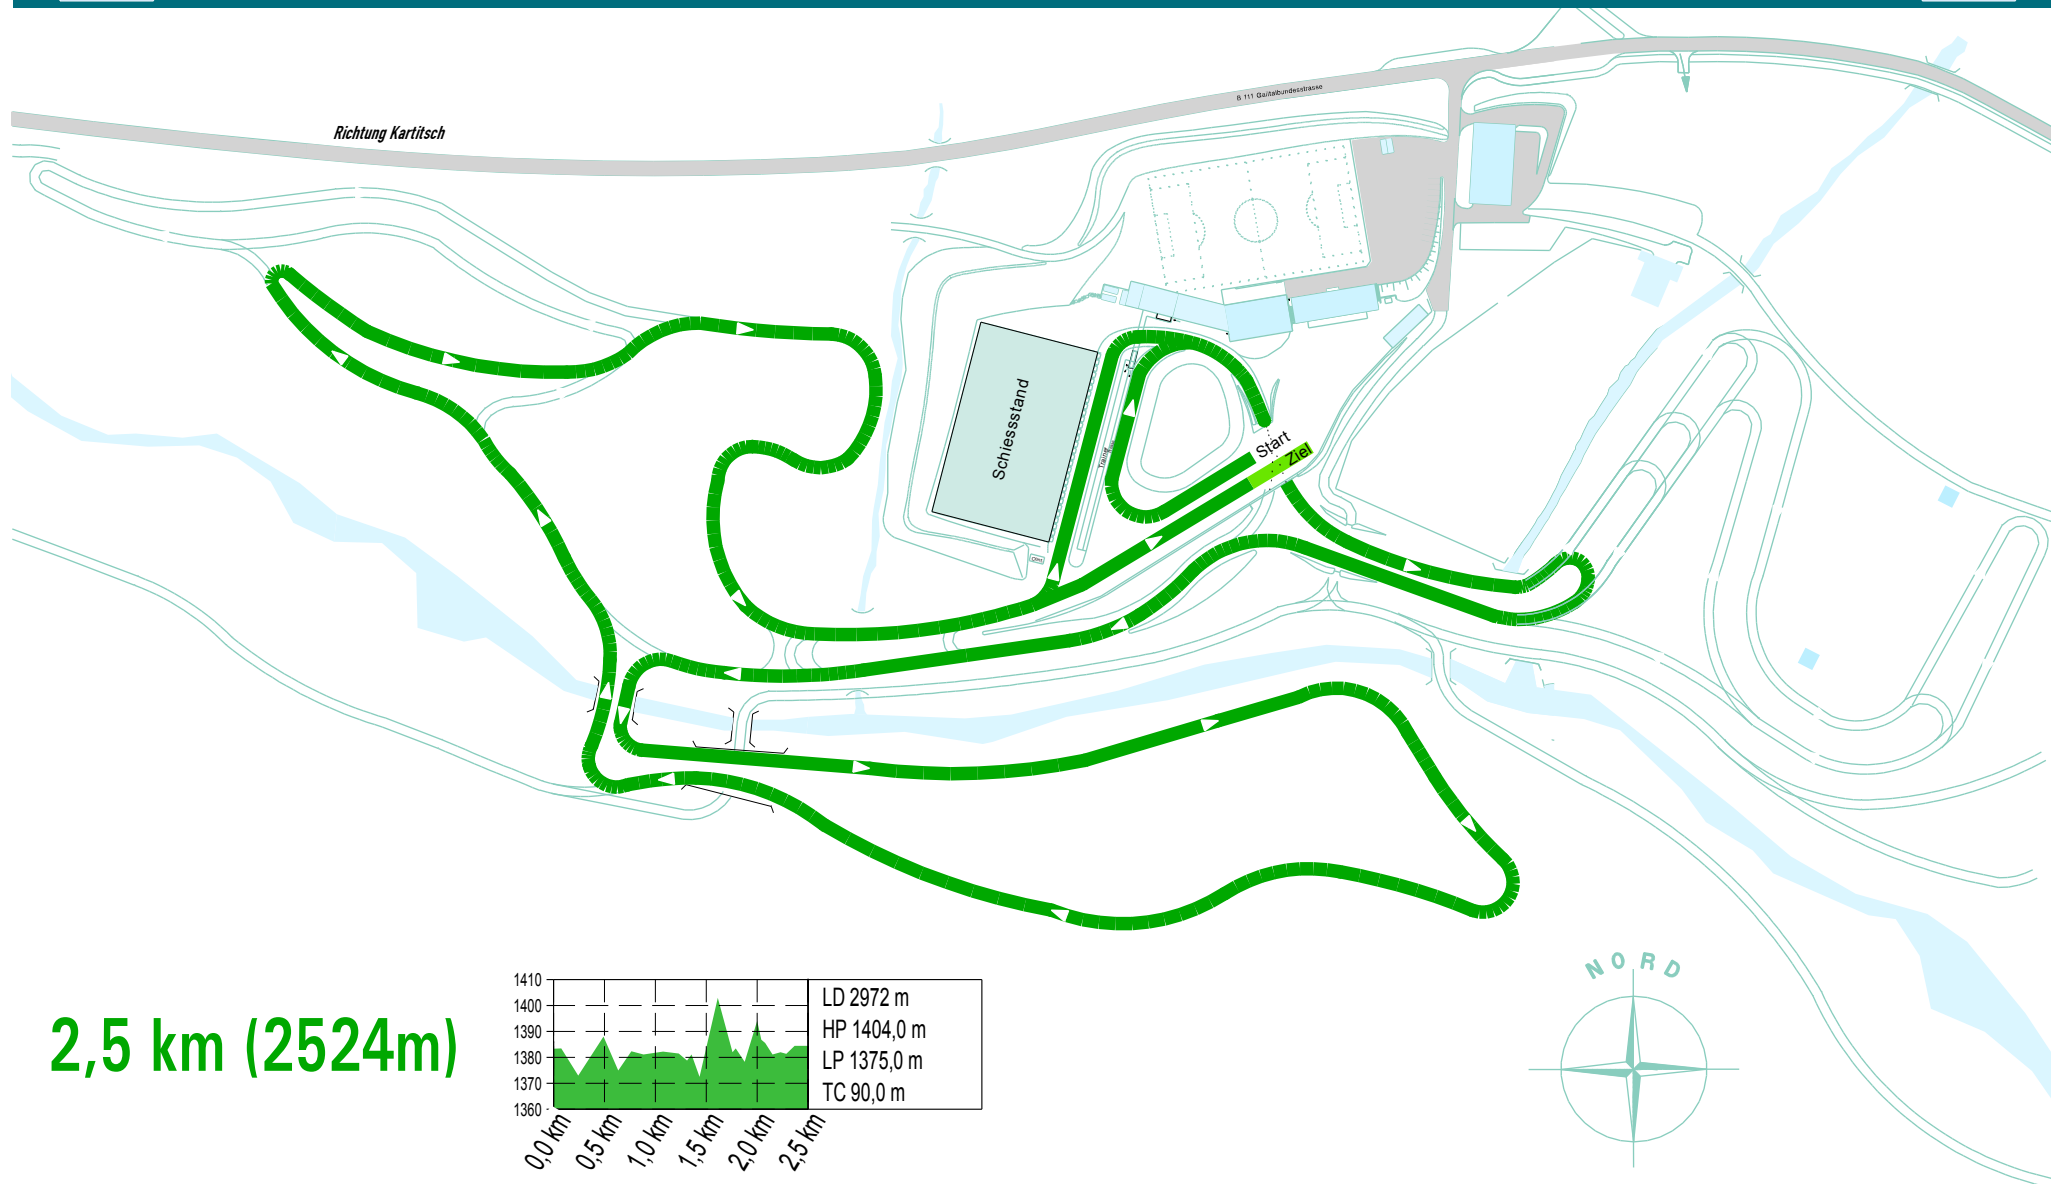

# Biathlon OBERTILLIACH

3,0 km (2972m)

# Biathlon OBERTILLIACH

3,0 km (3020m)

2,5 km (2477m)

# Biathlon OBERTILLIACH

**2,5 km (2524m)**

**2,0 km (2044m)**

# Biathlon OBERTILLIACH

**2,0 km (2039m)**