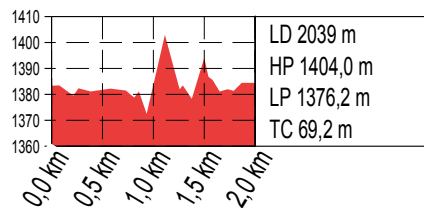

Biathlon OBERTILLIACH

2,0 km (2039m)