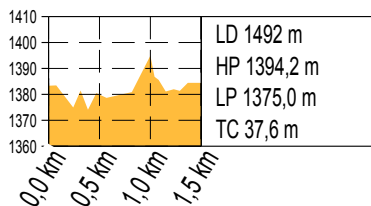

Biathlon OBERTILLIACH

1,5 km (1492m)

SINGLE MIXED RELAY