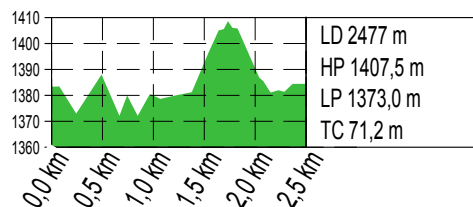

# Biathlon OBERTILLIACH

3,0 km (2972m)

# Biathlon OBERTILLIACH

3,0 km (3020m)

2,5 km (2477m)

# Biathlon OBERTILLIACH

**2,5 km (2524m)**

**2,0 km (2044m)**