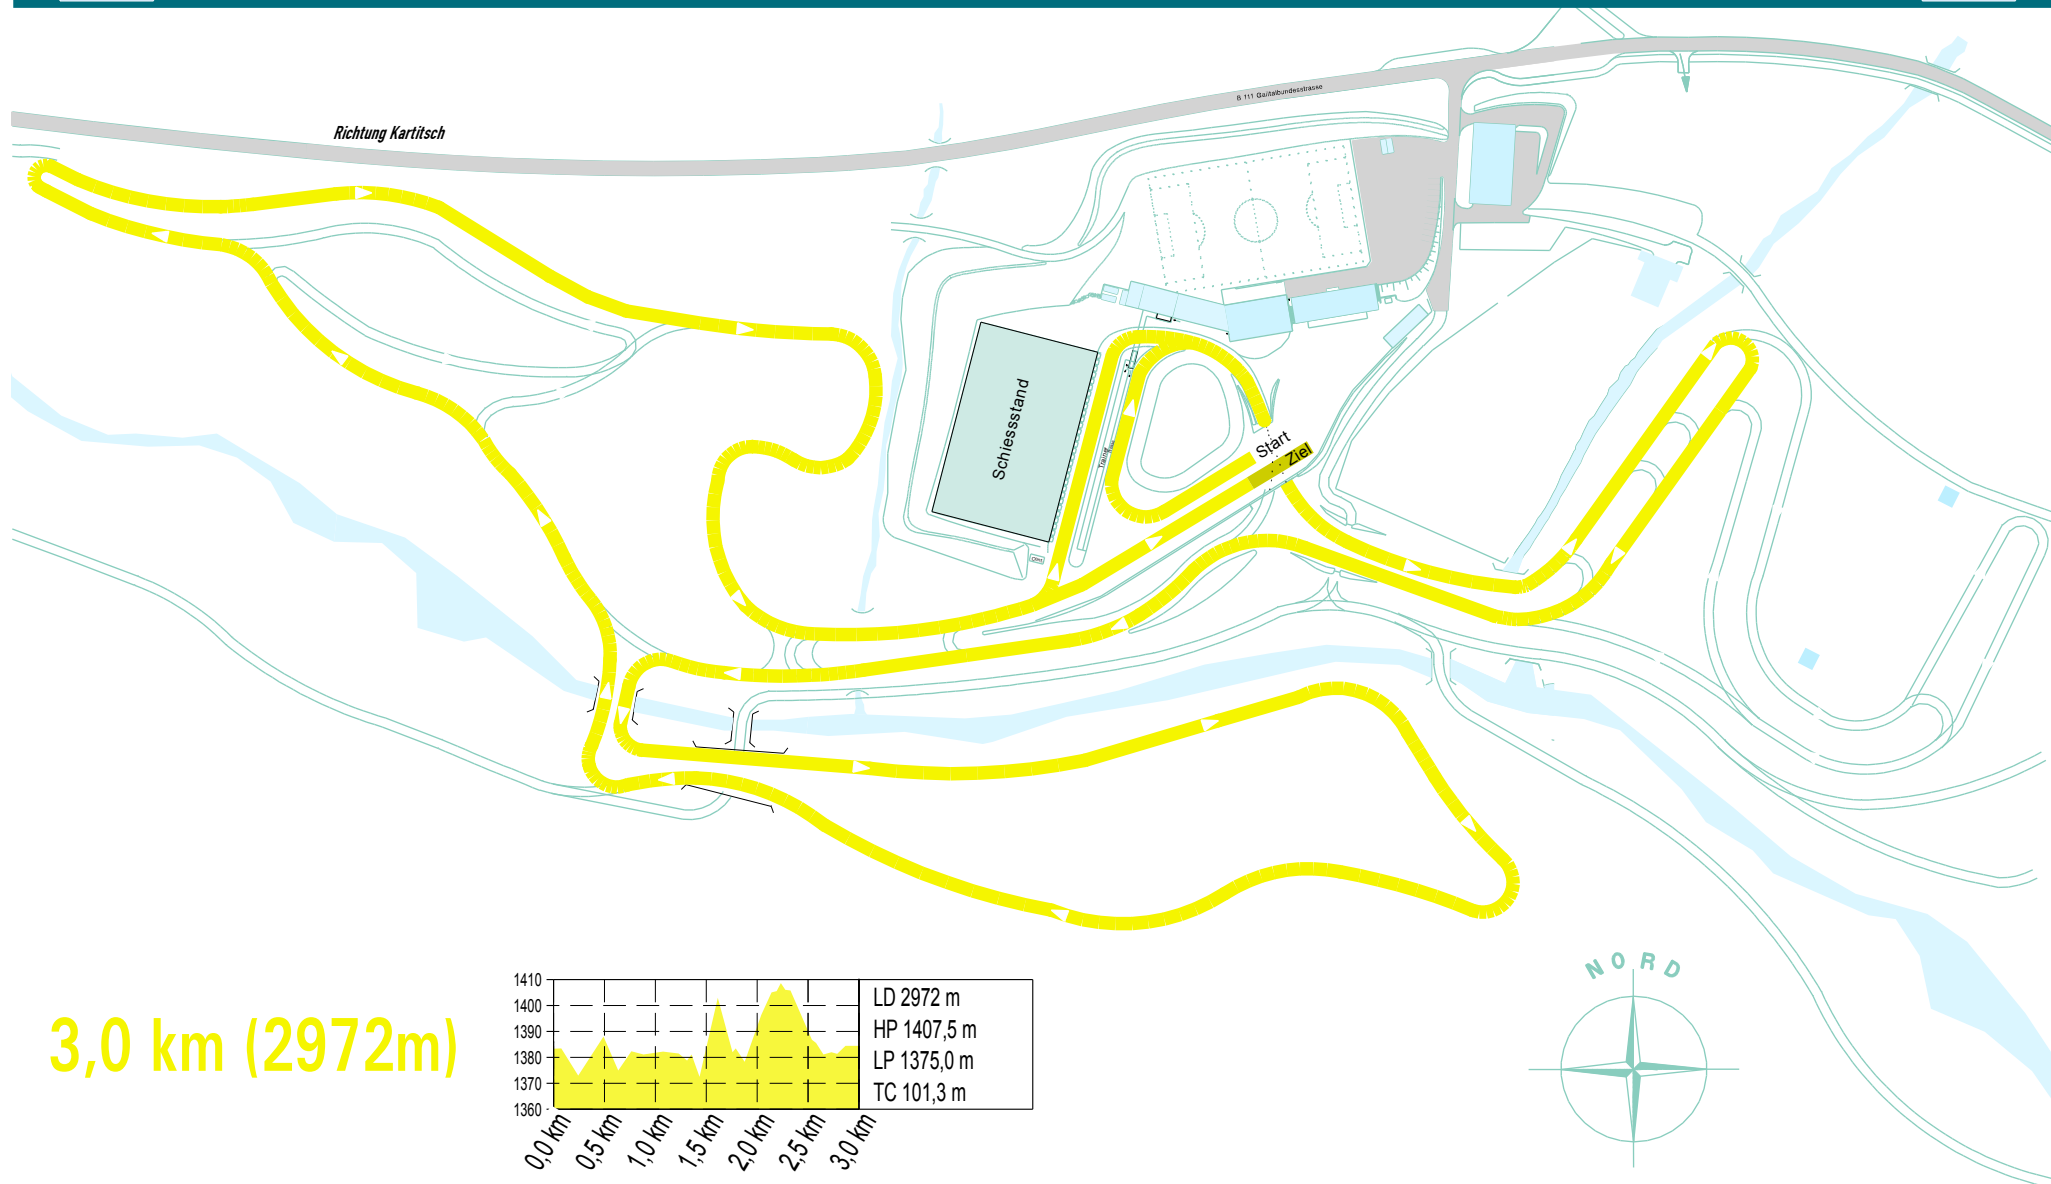

4,0 km (3944m)

# Biathlon OBERTILLIACH

**3,3 km (3302m)**

# Biathlon OBERTILLIACH

3,0 km (2972m)

# Biathlon OBERTILLIACH

3,0 km (3020m)

2,5 km (2477m)