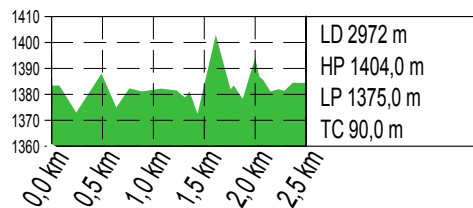

# Biathlon OBERTILLIACH

3,0 km (3020m)

2,5 km (2477m)

# Biathlon OBERTILLIACH

**2,5 km (2524m)**

**2,0 km (2044m)**