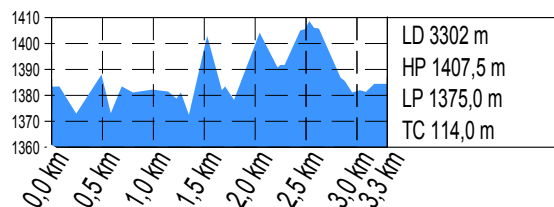

4,0 km (3944m)

# Biathlon OBERTILLIACH

**3,3 km (3302m)**

# Biathlon OBERTILLIACH

3,0 km (2972m)

# Biathlon OBERTILLIACH

3,0 km (3020m)

2,5 km (2477m)