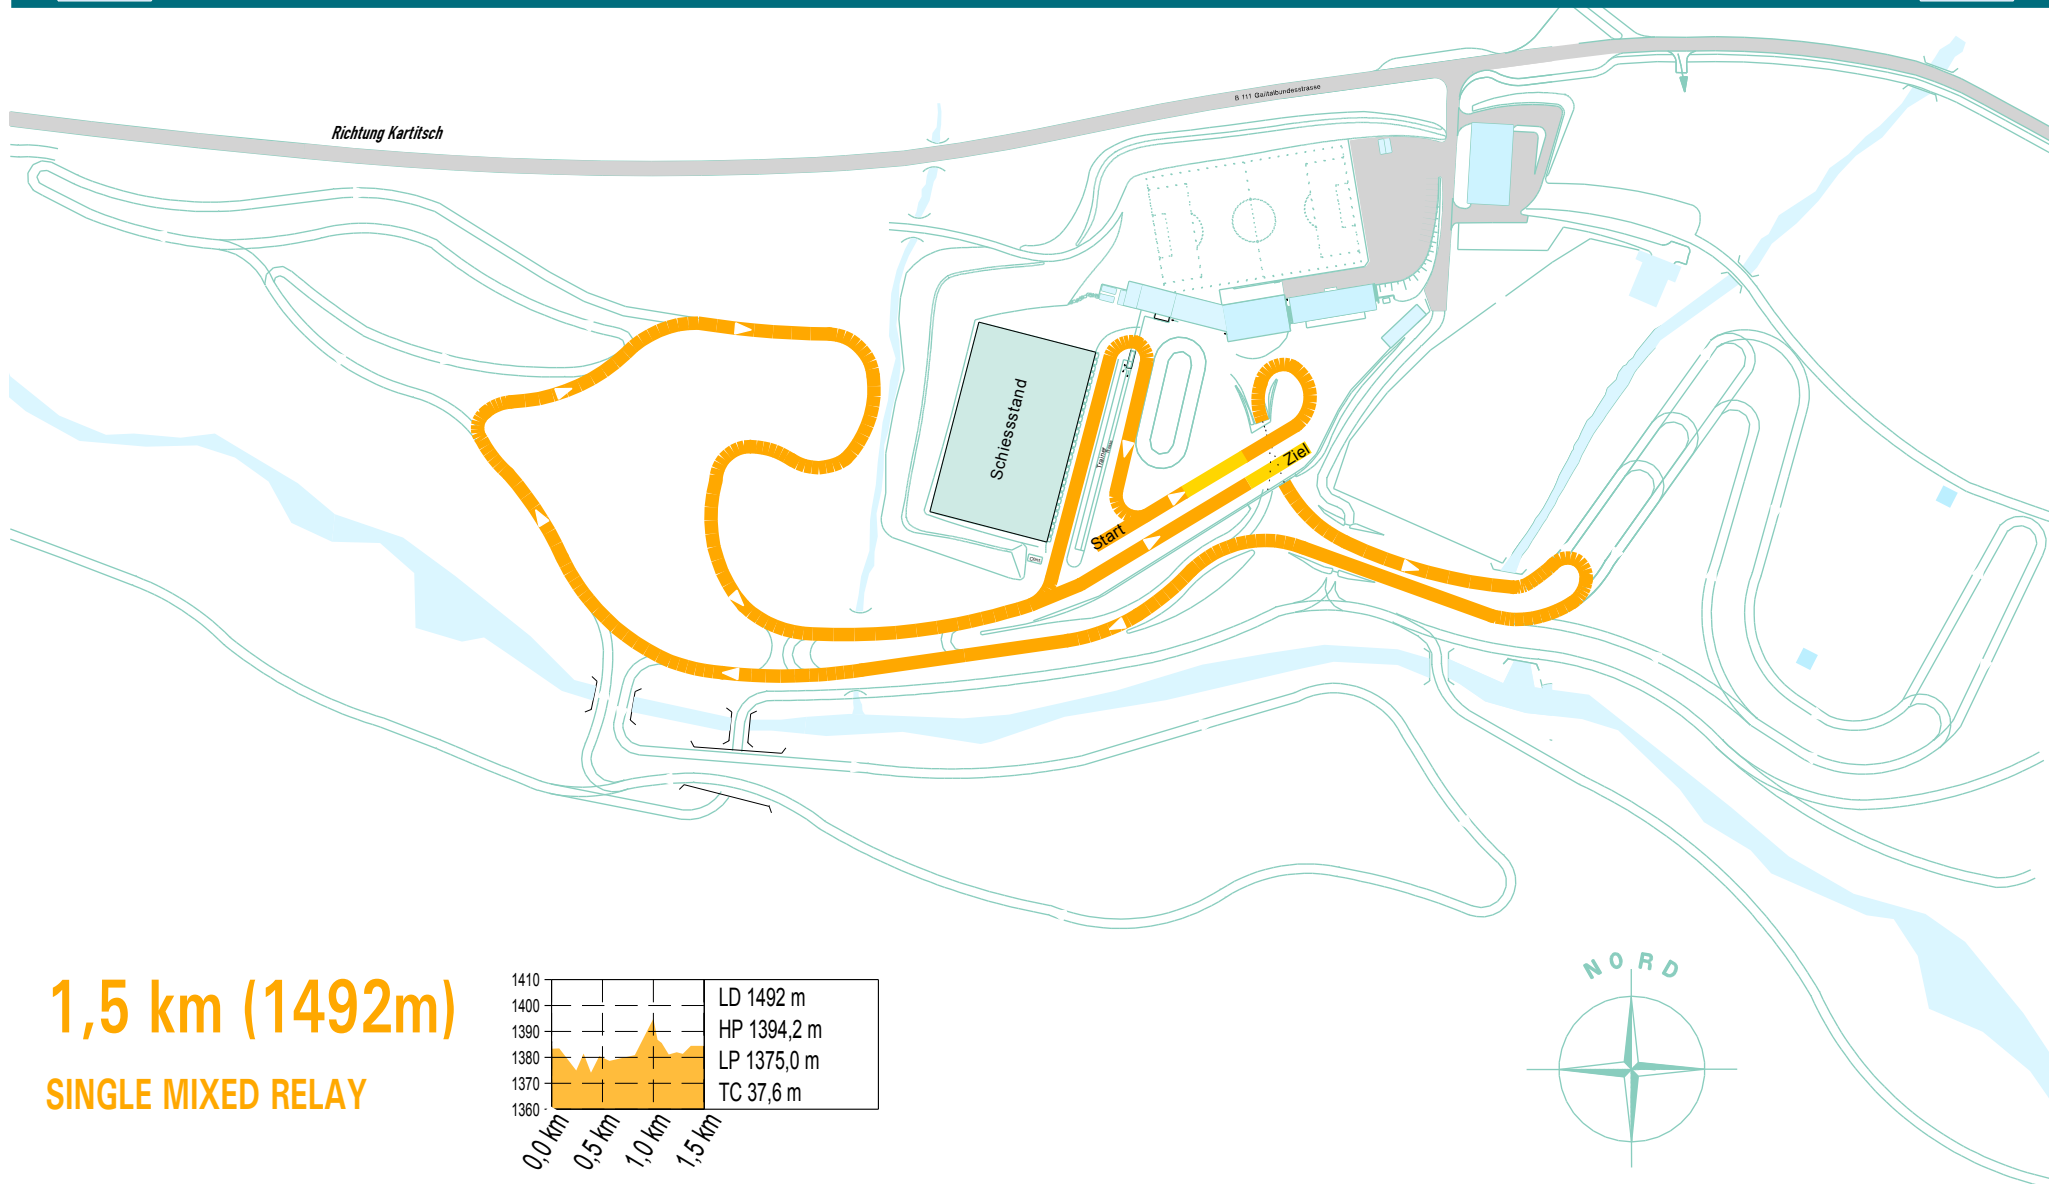

# Biathlon OBERTILLIACH

**2,5 km (2524m)**

**2,0 km (2044m)**

# Biathlon OBERTILLIACH

**2,0 km (2039m)**

# Biathlon OBERTILLIACH

**1,5 km (1492m)**

**SINGLE MIXED RELAY**

1,5 km (1500m)