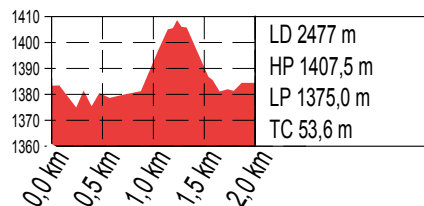

# Biathlon OBERTILLIACH

**2,5 km (2524m)**

**2,0 km (2044m)**