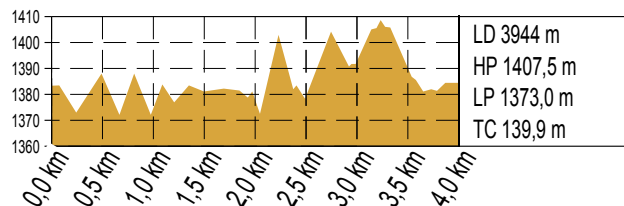

4,0 km (3944m)

# Biathlon OBERTILLIACH

**3,3 km (3302m)**

# Biathlon OBERTILLIACH

3,0 km (2972m)

# Biathlon OBERTILLIACH

3,0 km (3020m)

2,5 km (2477m)