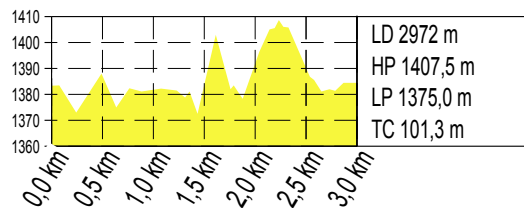

# Biathlon OBERTILLIACH

**3,3 km (3302m)**

# Biathlon OBERTILLIACH

3,0 km (2972m)

# Biathlon OBERTILLIACH

3,0 km (3020m)

2,5 km (2477m)