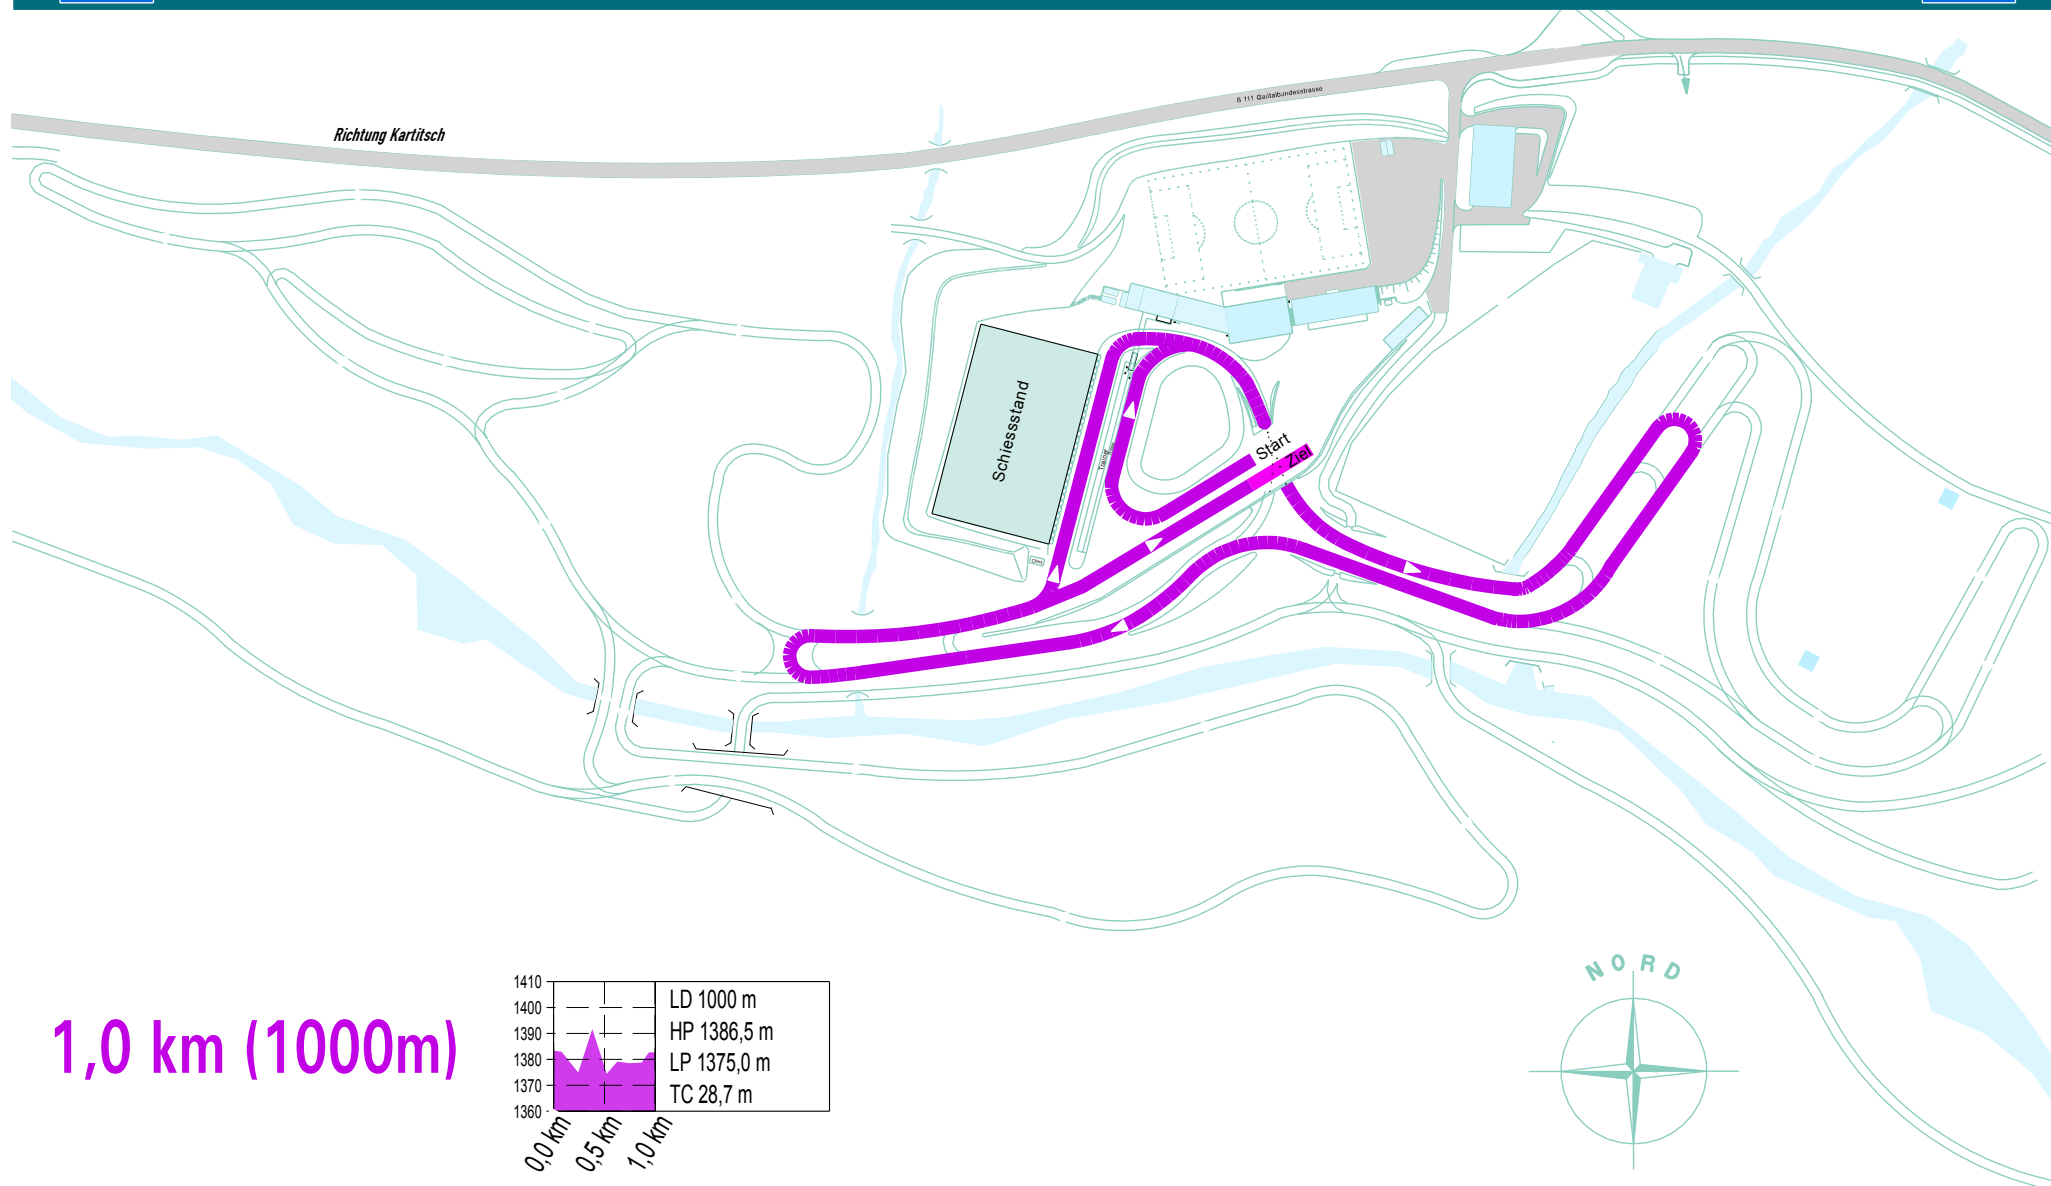

# Biathlon OBERTILLIACH

**2,0 km (2039m)**

# Biathlon OBERTILLIACH

**1,5 km (1492m)**

**SINGLE MIXED RELAY**

1,5 km (1500m)

# Biathlon OBERTILLIACH

1,0 km (1000m)