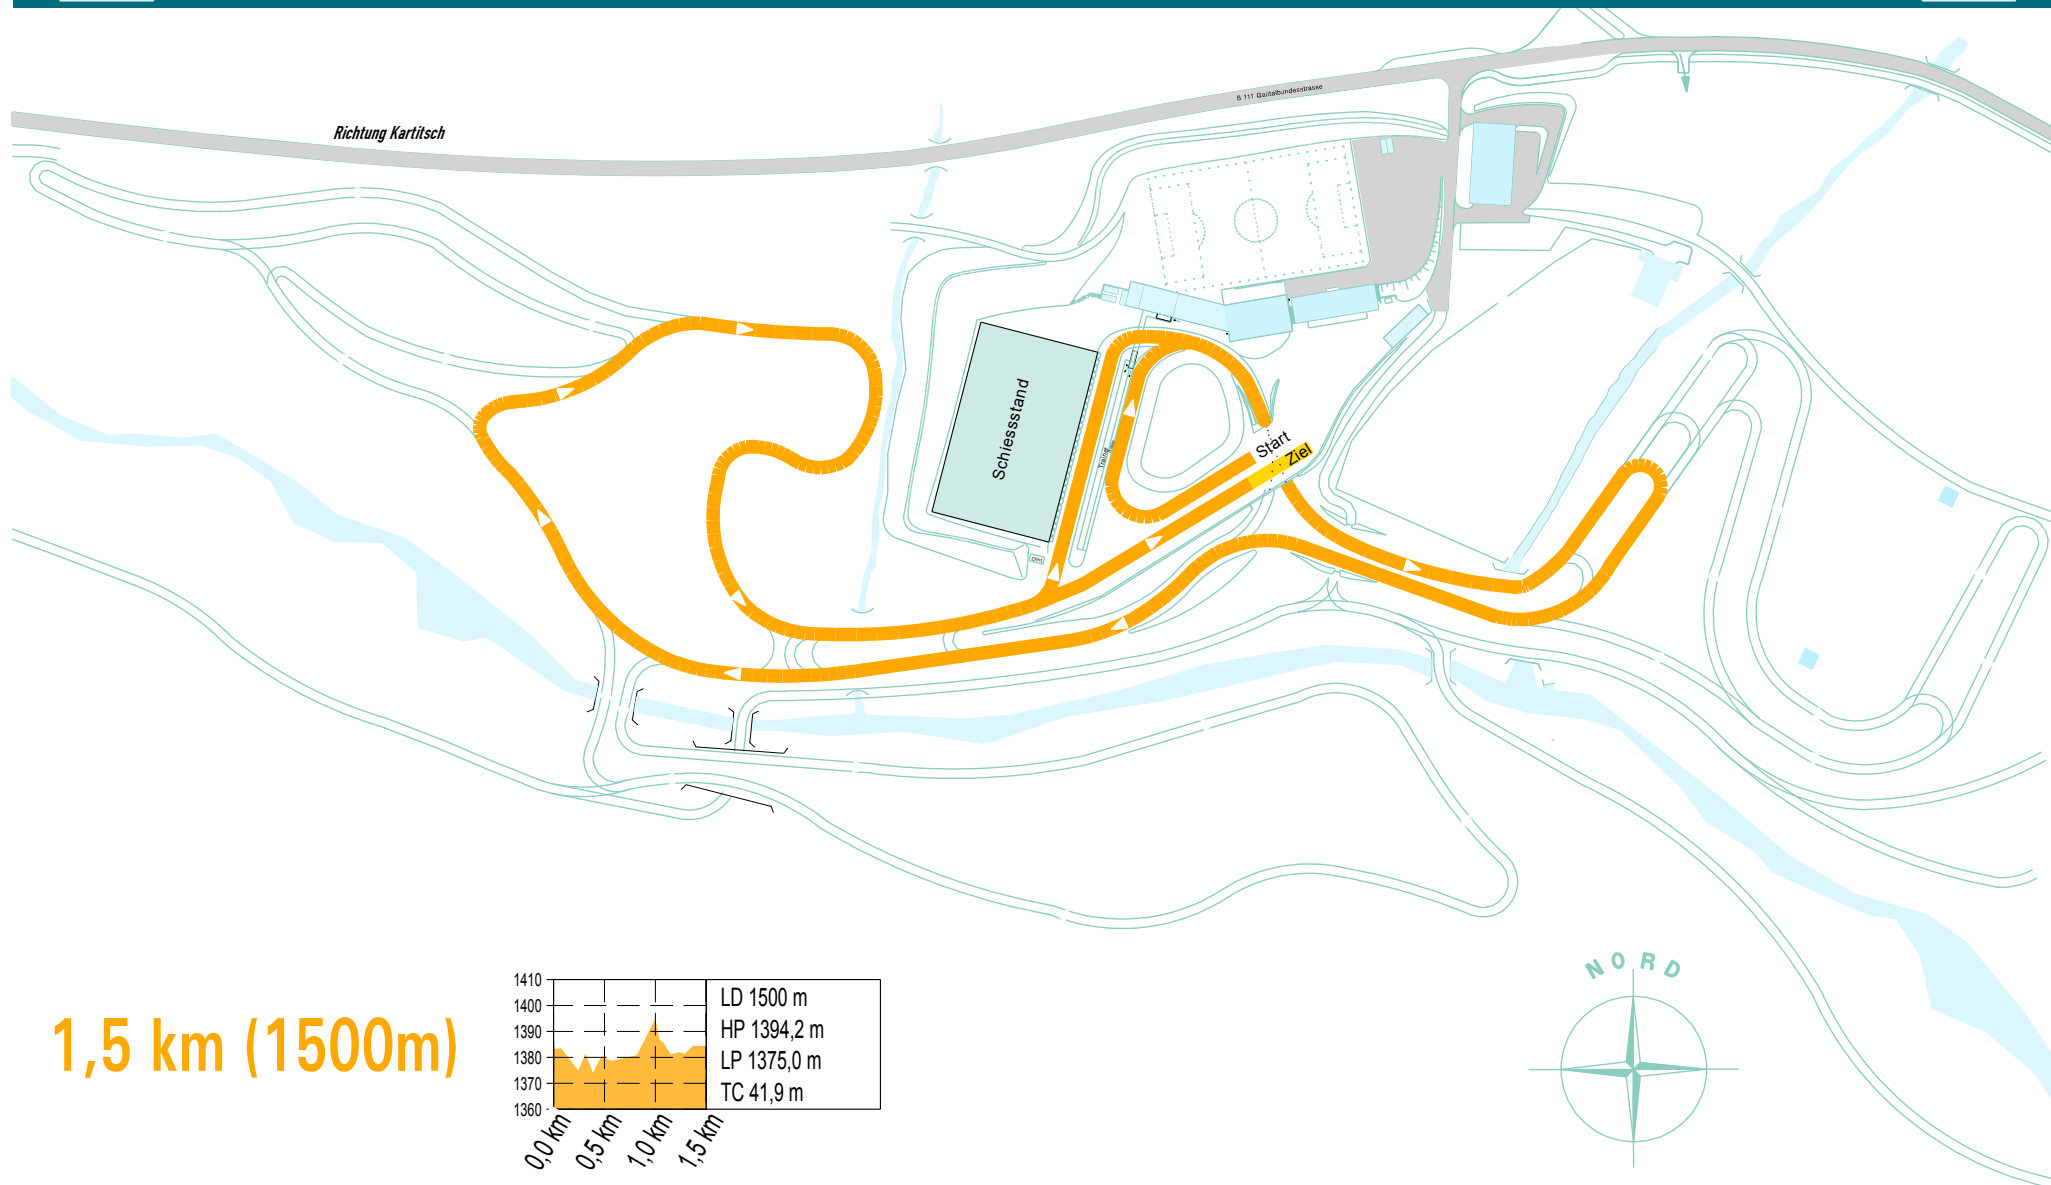

# Biathlon OBERTILLIACH

**2,5 km (2524m)**

**2,0 km (2044m)**

# Biathlon OBERTILLIACH

**2,0 km (2039m)**

# Biathlon OBERTILLIACH

**1,5 km (1492m)**

**SINGLE MIXED RELAY**

1,5 km (1500m)