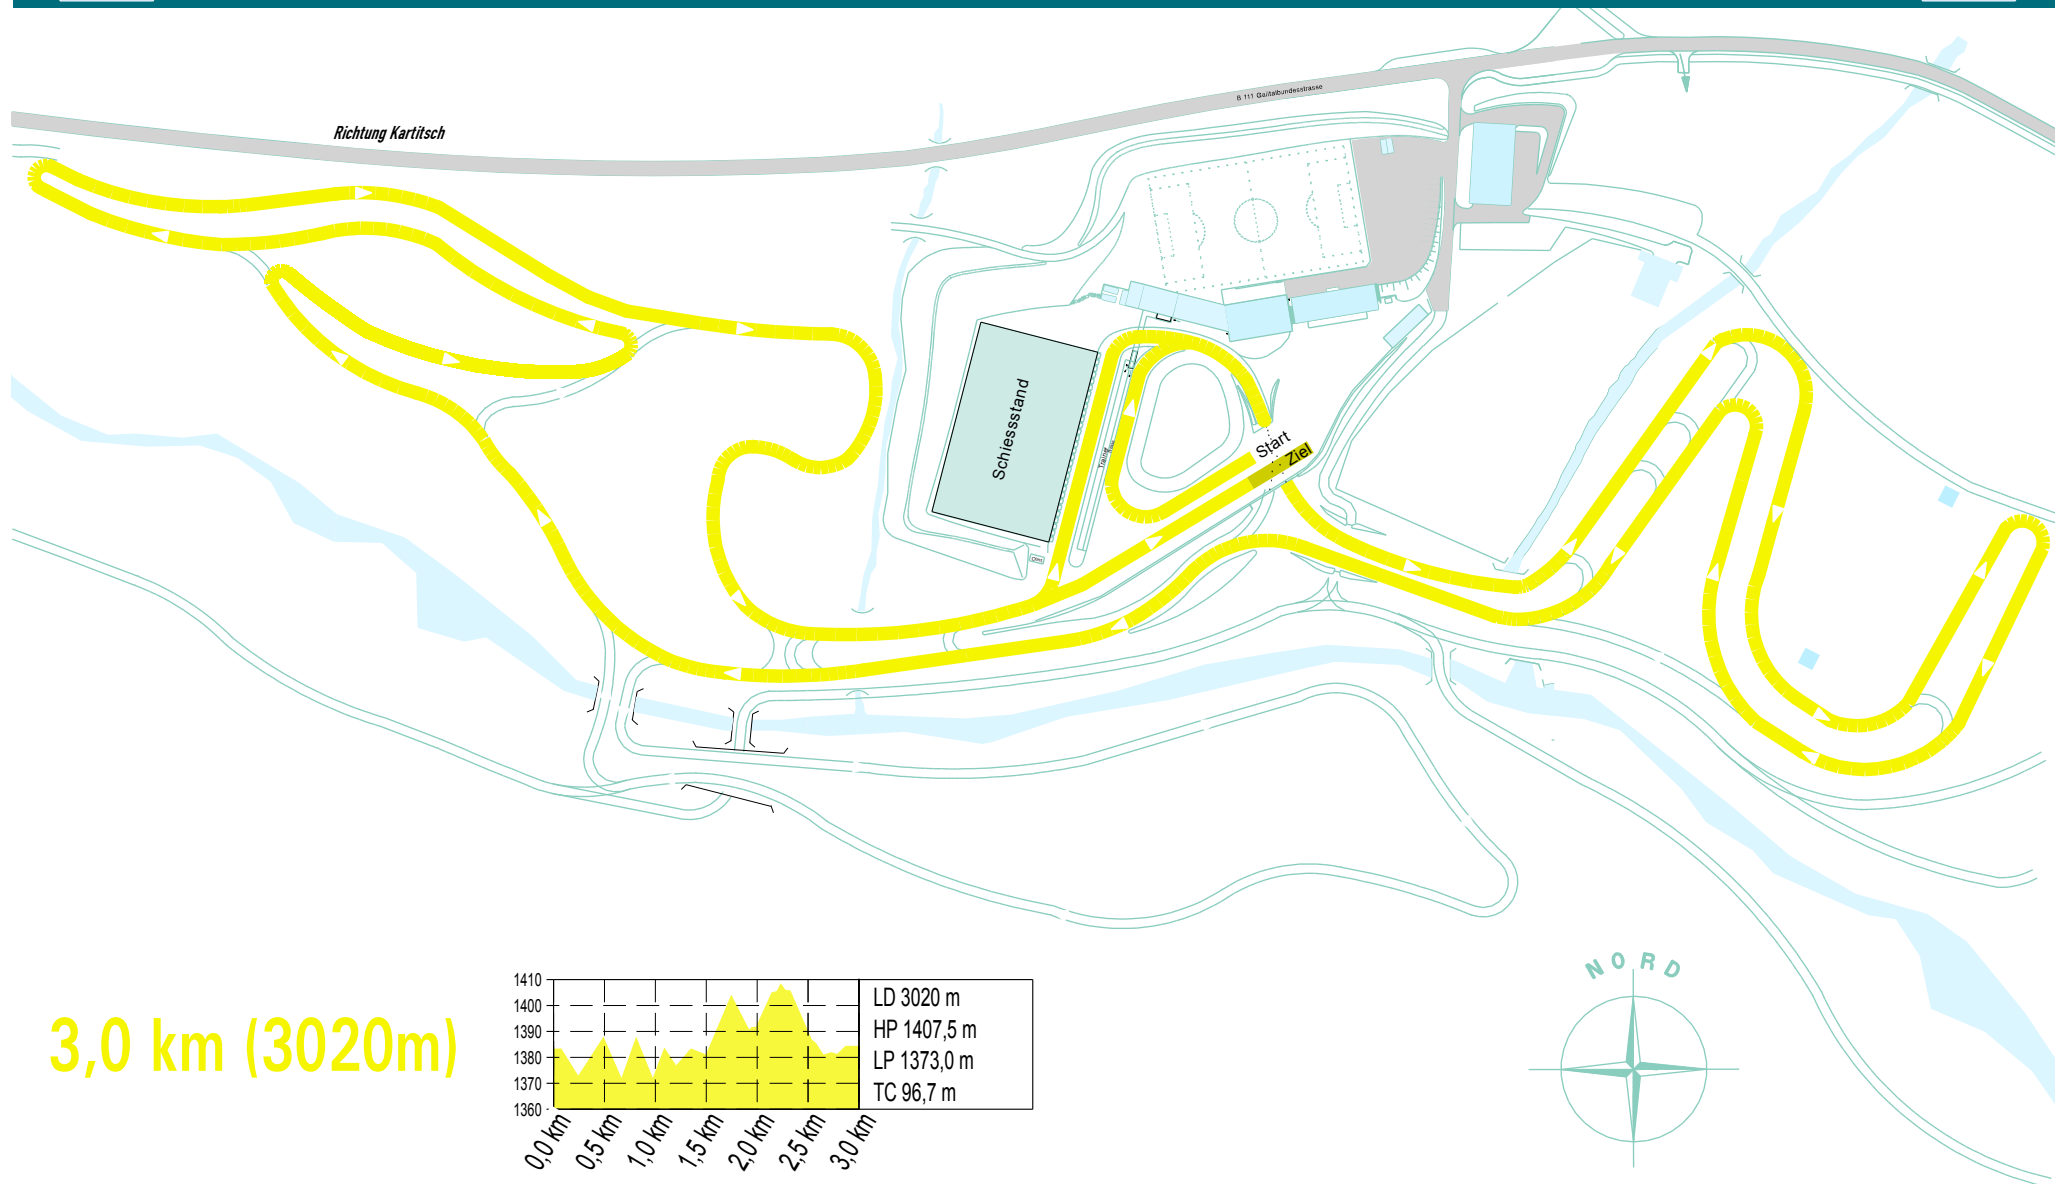

4,0 km (3944m)

# Biathlon OBERTILLIACH

**3,3 km (3302m)**

# Biathlon OBERTILLIACH

3,0 km (2972m)

# Biathlon OBERTILLIACH

3,0 km (3020m)

2,5 km (2477m)