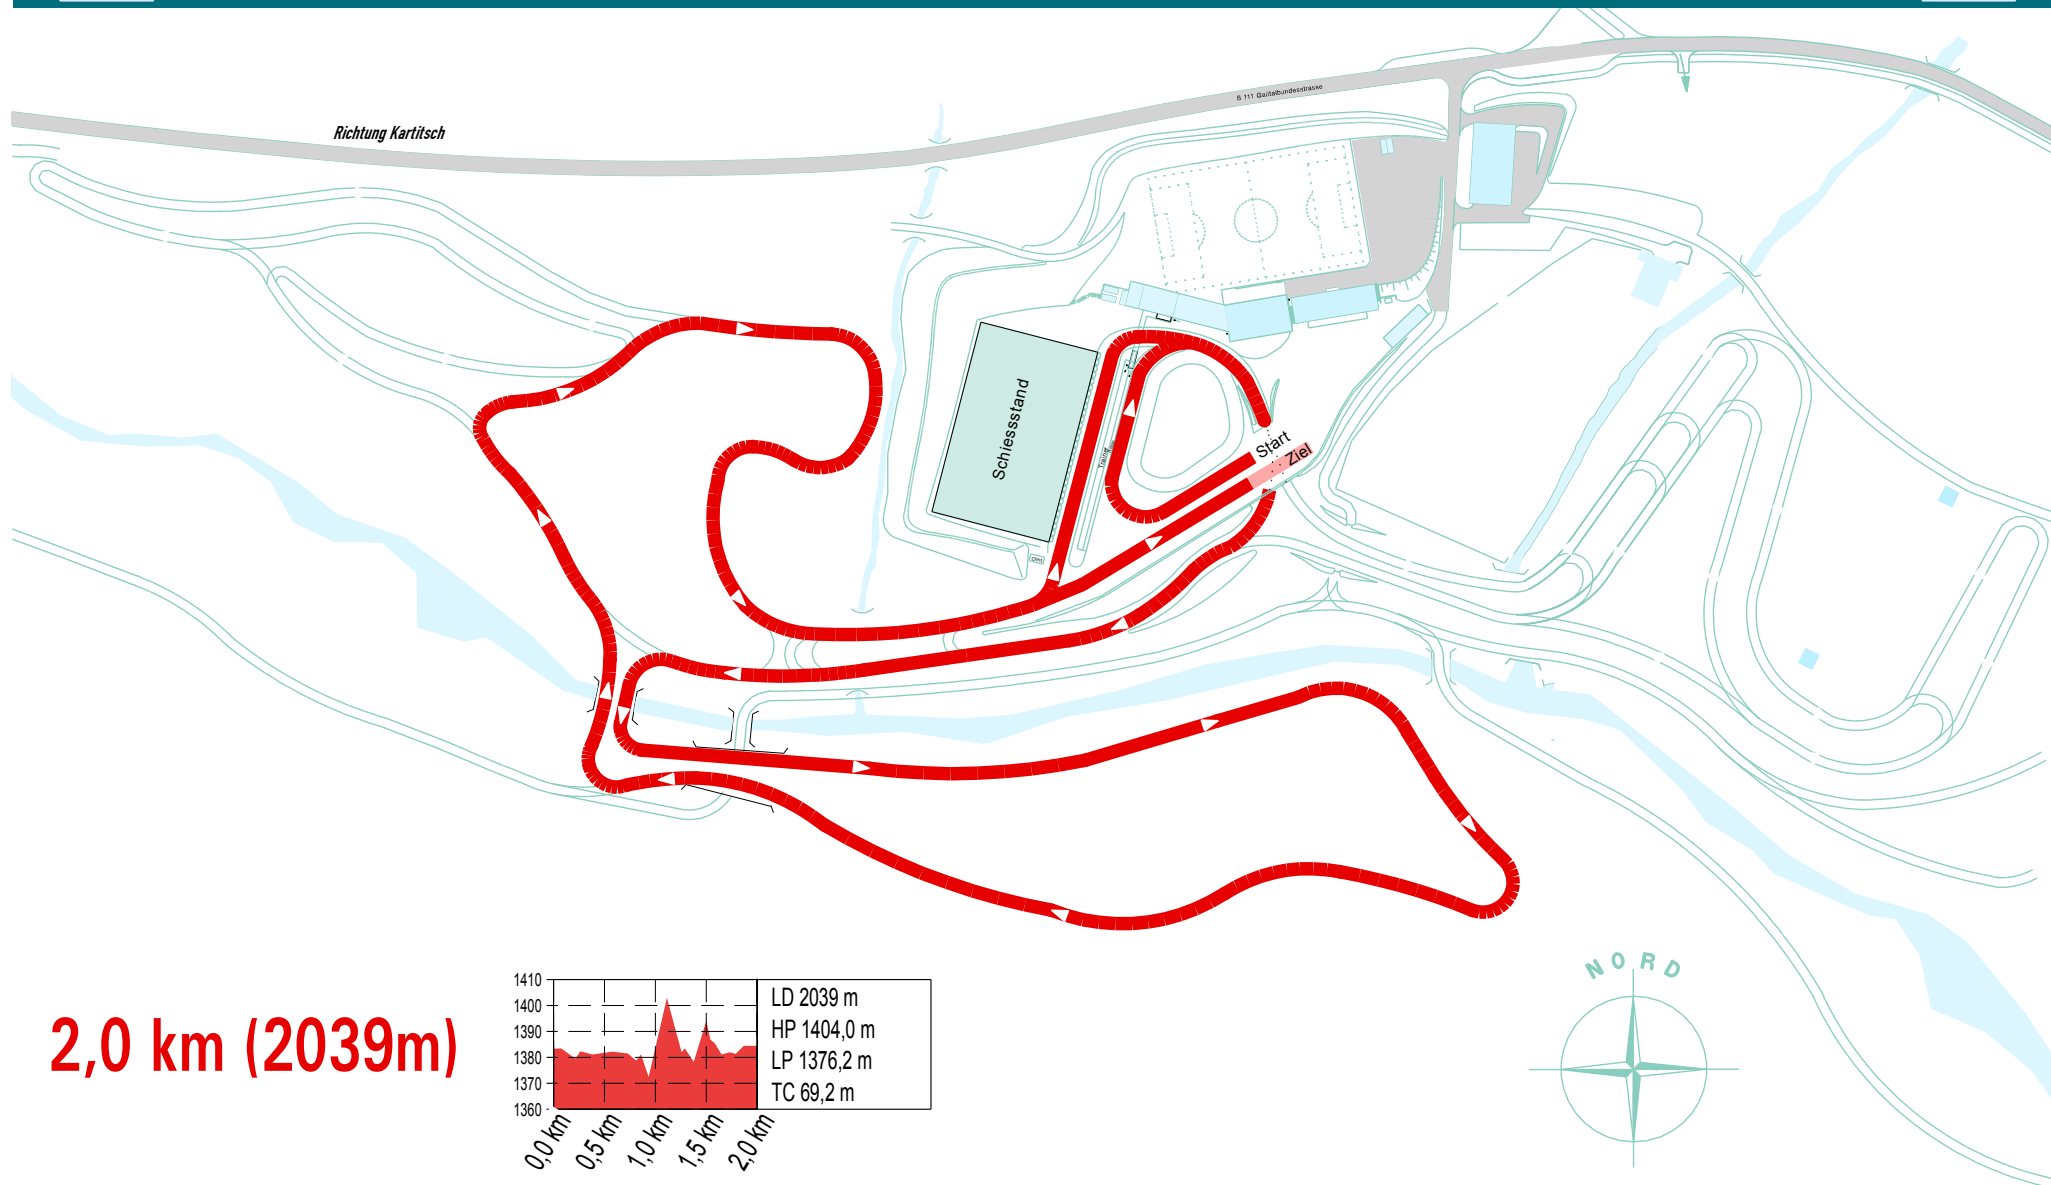

# Biathlon OBERTILLIACH

3,0 km (3020m)

2,5 km (2477m)

# Biathlon OBERTILLIACH

**2,5 km (2524m)**

**2,0 km (2044m)**

# Biathlon OBERTILLIACH

**2,0 km (2039m)**