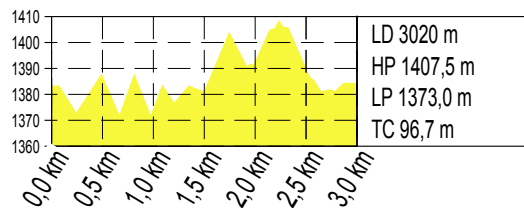

# Biathlon OBERTILLIACH

3,0 km (2972m)

# Biathlon OBERTILLIACH

3,0 km (3020m)

2,5 km (2477m)