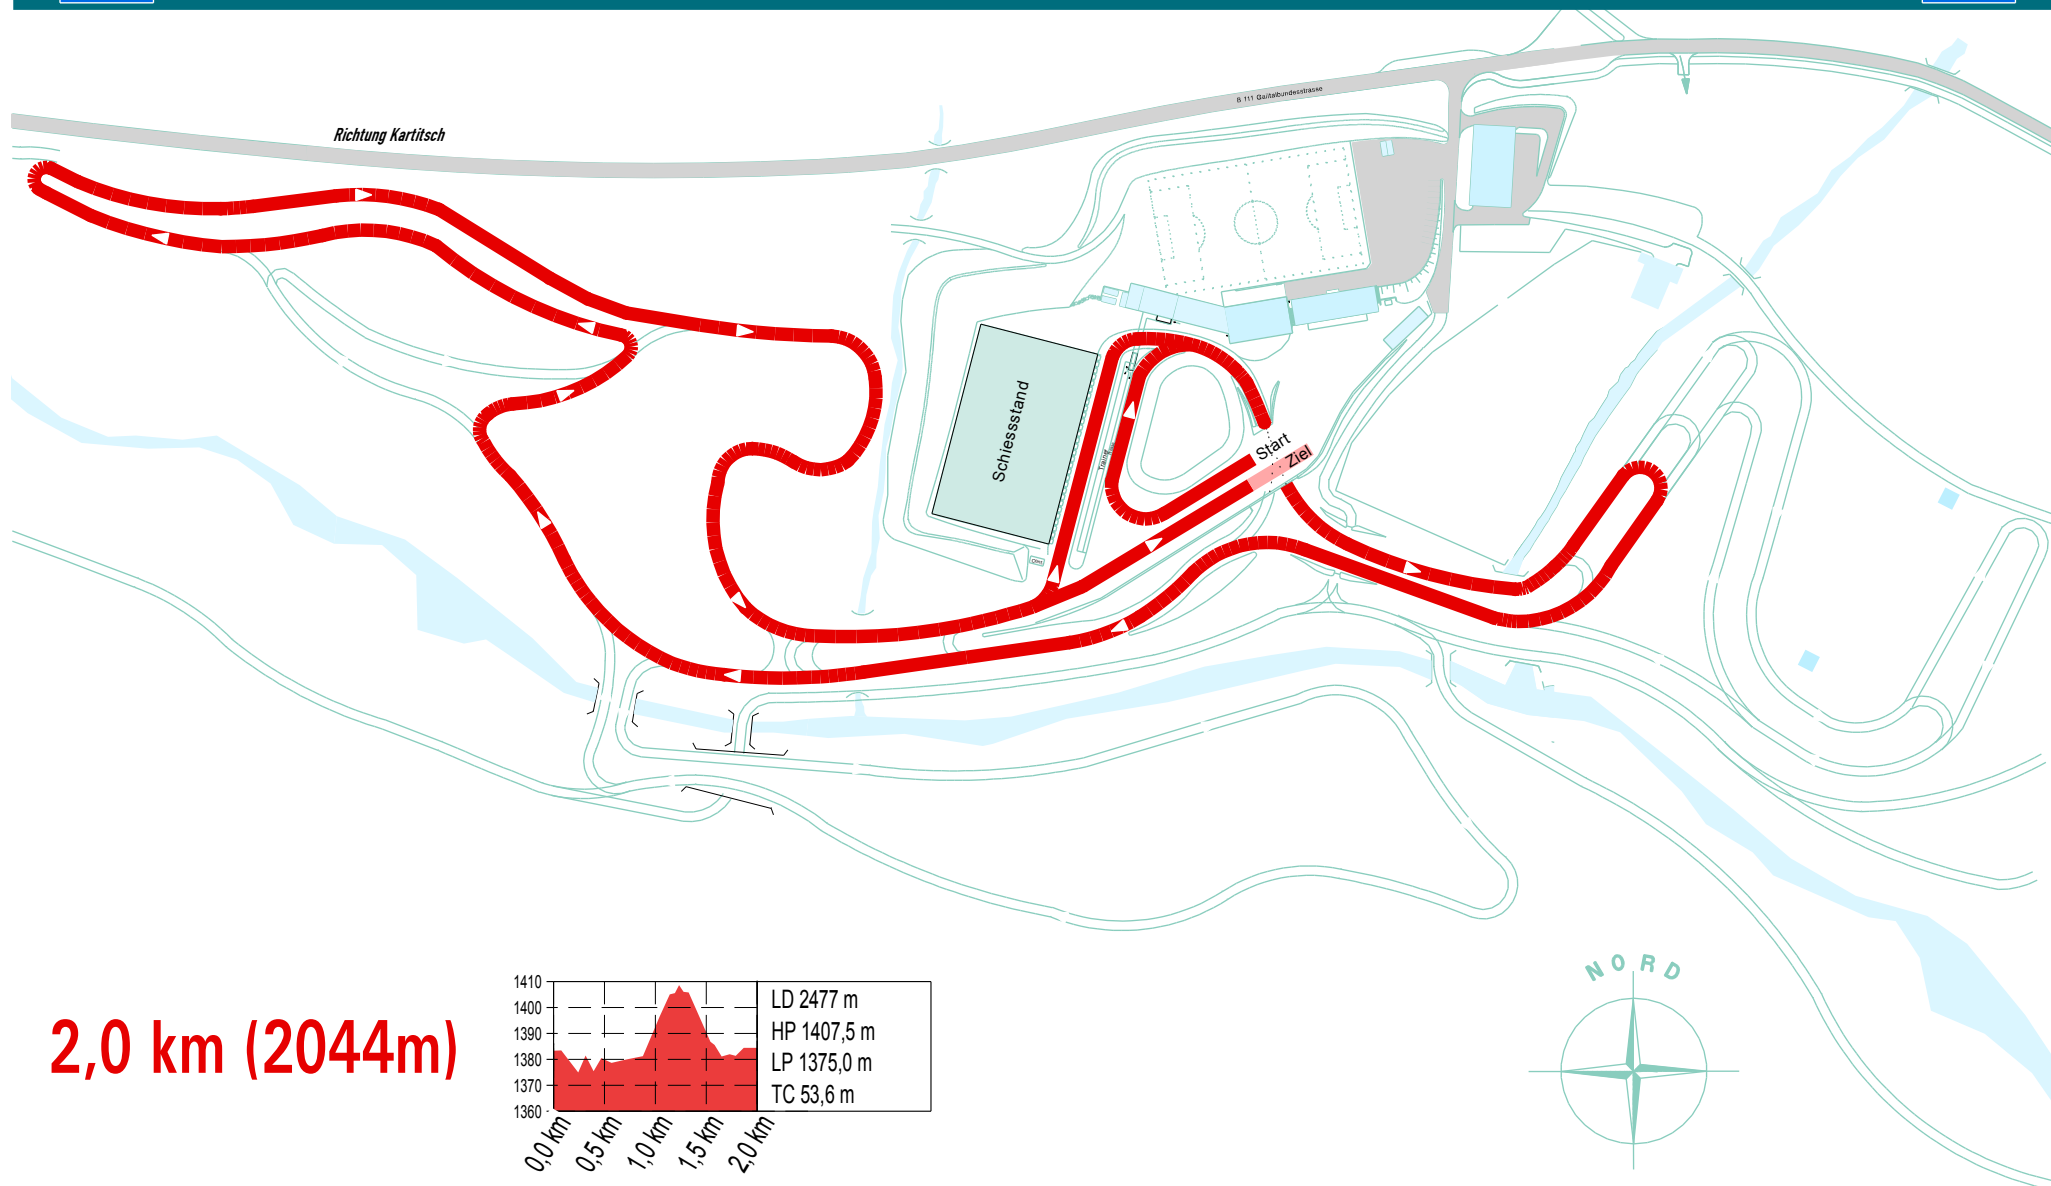

# Biathlon OBERTILLIACH

3,0 km (3020m)

2,5 km (2477m)

# Biathlon OBERTILLIACH

**2,5 km (2524m)**

**2,0 km (2044m)**