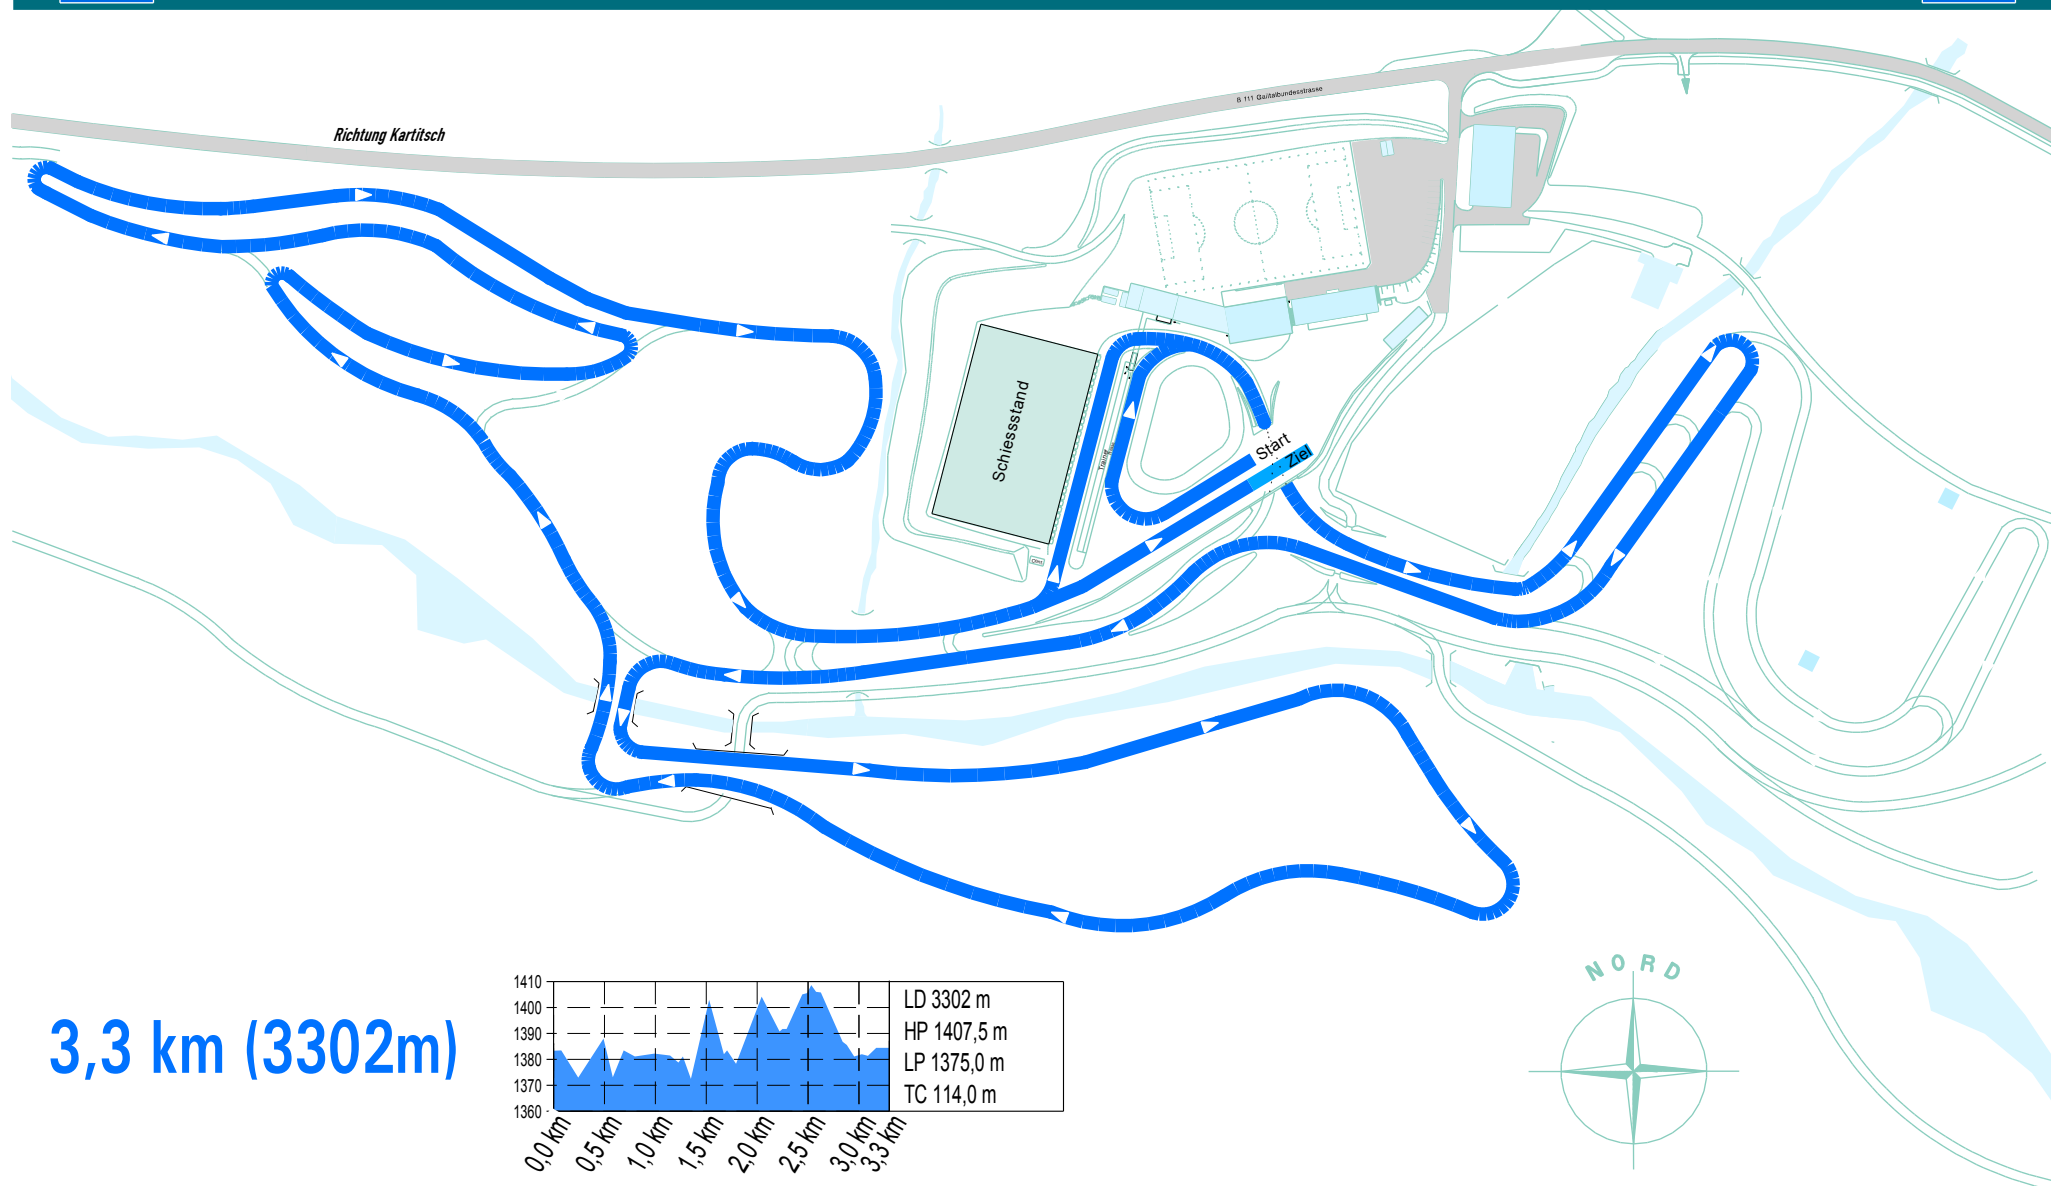

4,0 km (3944m)

# Biathlon OBERTILLIACH

**3,3 km (3302m)**

# Biathlon OBERTILLIACH

3,0 km (2972m)

# Biathlon OBERTILLIACH

3,0 km (3020m)

2,5 km (2477m)